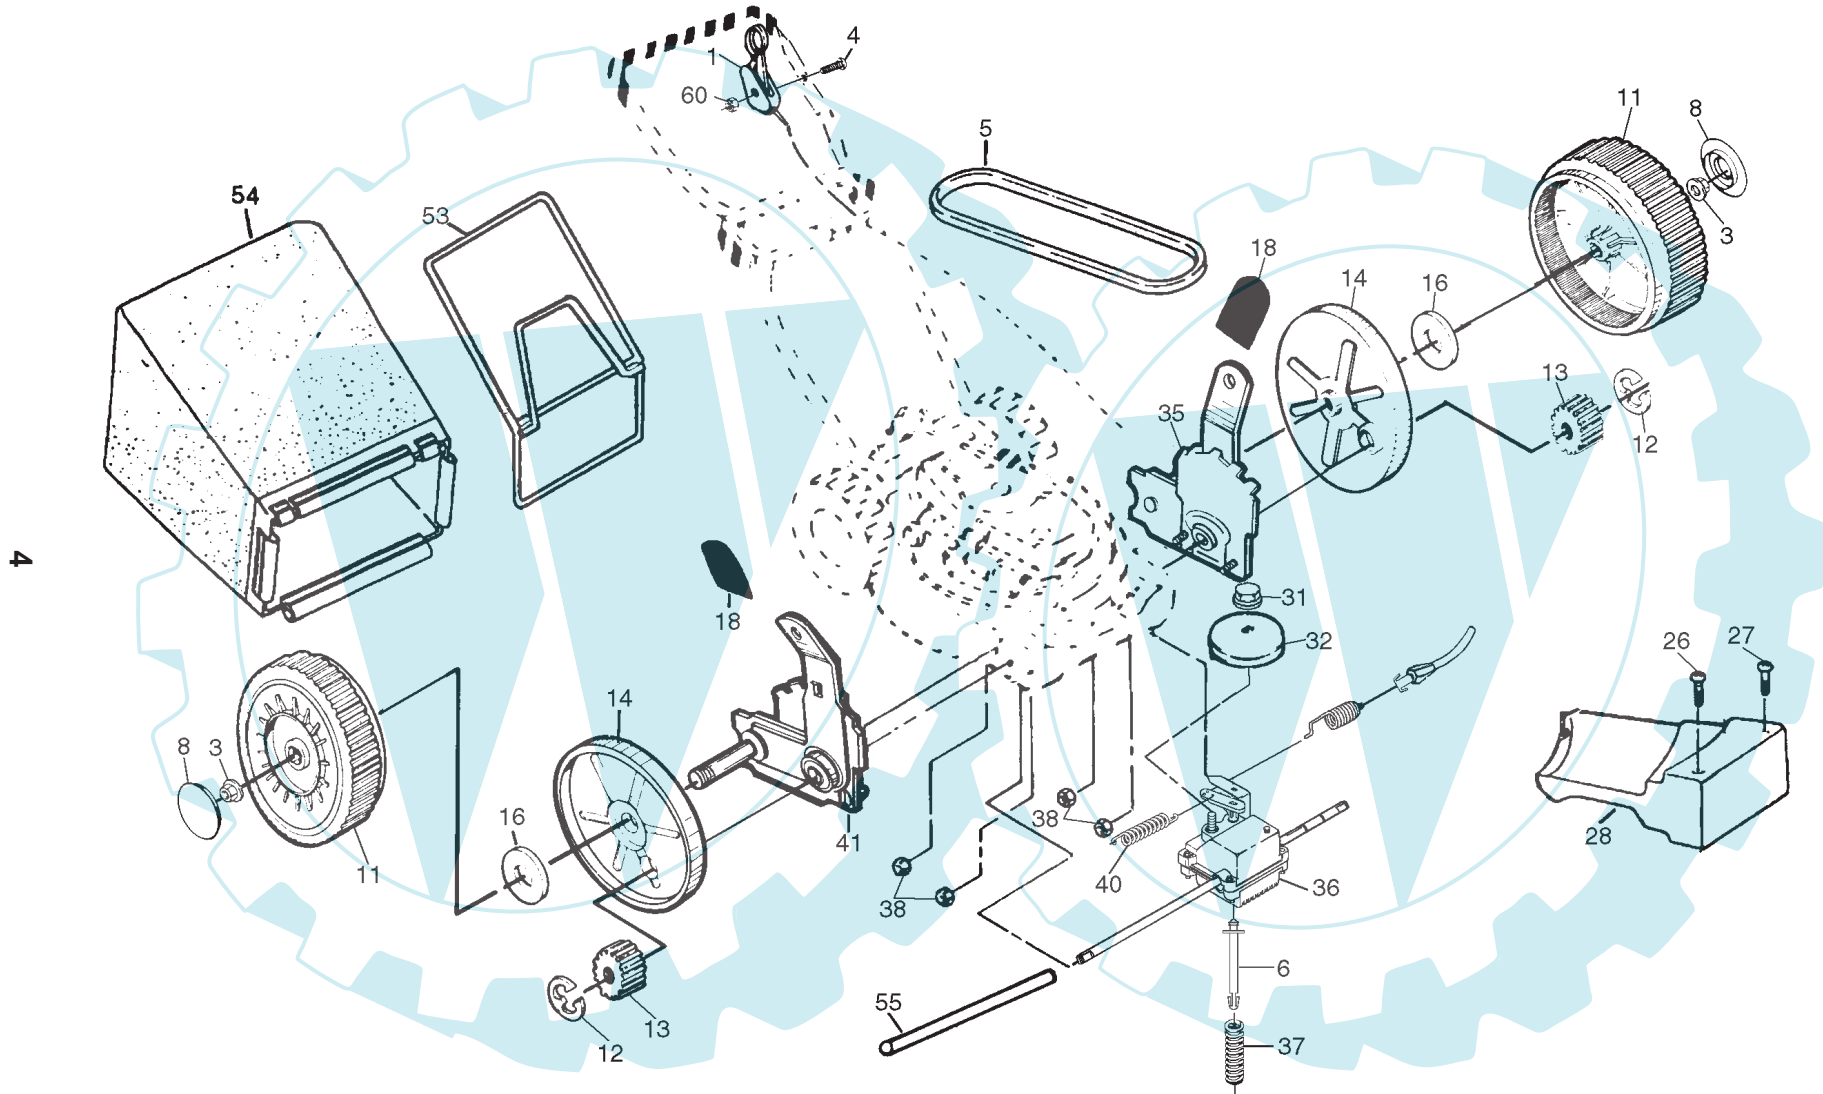

REPAIR PARTS

ROTARY LAWN MOWER - - MODEL NUMBER PP55Y22CHA

REPAIR PARTS

ROTARY LAWN MOWER - - MODEL NUMBER PP55Y22CHA

KEY NO.	PART NO.	DESCRIPTION
1	146323	Control Cable Assembly
3	145212	Flanged Locknut 3/8-16
4	158755	Hex Washer Head Screw 1/4-20 x 2.12
5	146527	V-Belt
6	150495	Spring Retainer
8	77400	Hubcap
11	700953	Wheel & Tire Assembly
12	12000058	E-Ring
13	137054	Pinion
14	88080	Dust Cover
16	67725	Washer 1/2 x 1-1/2 x .134
18	87877	Selector Knob
26	146072	Pan Head Tapping Screw #10-24 x 2-3/4
27	149746	Pan Head Screw #10-24 x 1- 3/4
28	137081	Drive Cover

KEY NO.	PART NO.	DESCRIPTION
31	132010	Hex Flange Nut
32	137052	Drive Pulley
35	151521	Wheel Adjuster Assembly (Left)
36	702511	Gear Case Assembly
37	137090	Spring
38	63601	Locknut 1/4-20
40	75192	Spring
41	151520	Wheel Adjuster Assembly (Right)
53	149555	Frame Assembly
54	168790	Grass Catcher
55	86012	Driveshaft Cover
60	751152	Nut

5