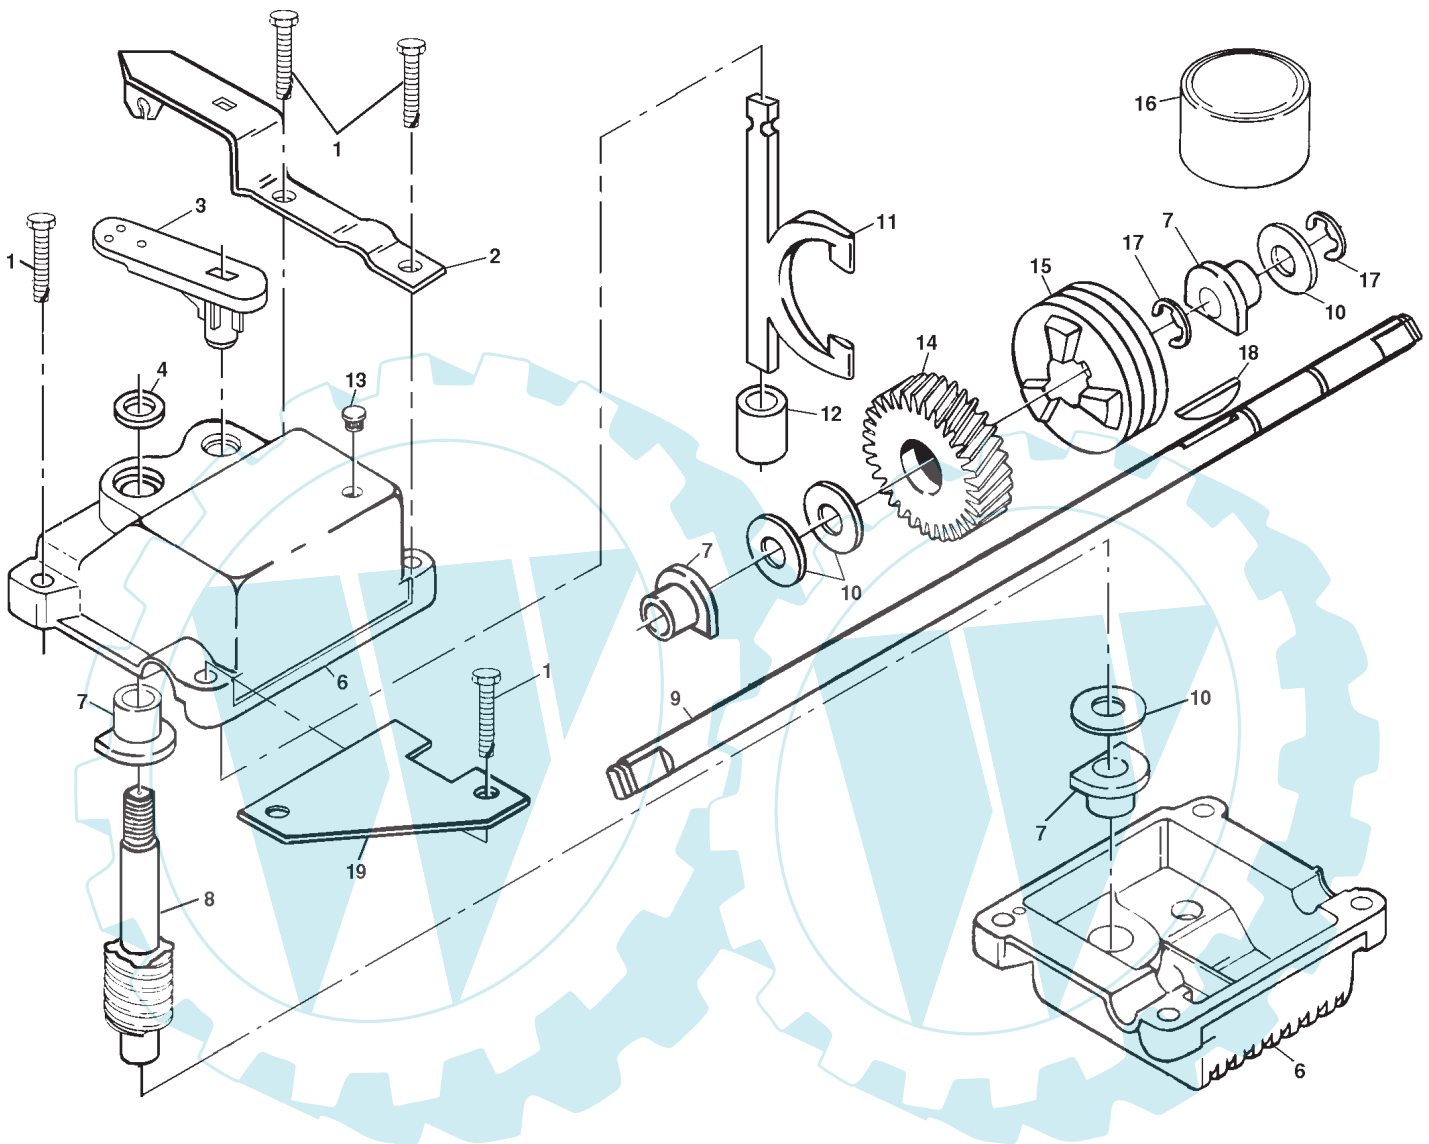

REPAIR PARTS

POWER PROPELLED LAWN MOWER - - MODEL NO. PP55Y22CHA

GEAR CASE ASSEMBLY PART NUMBER 702511

KEY NO.	PART NO.	DESCRIPTION
1	17490416	Tapping Screw 1/4-20 x 1-1/4
2	137055X004	Engagement Bracket
3	137053	Shifter
4	57072	Seal
6	48373	Gear Case Halves Kit (Includes Key Nos. 4 and 7)
7	77881	Bearing
8	137051	Worm Shaft
9	137074	Drive Shaft
10	57079	Hardened Washer

KEY NO.	PART NO.	DESCRIPTION
11	131484	Clutch Yoke
12	700343	Bushing
13	86447	Plug
14	137050	Helical Gear
15	750436X	Clutch Jaw
16	750369	Grease
17	12000003	E-Ring
18	850848	Hi-Pro Key
19	81585X004	Spring Bracket

NOTE: All component dimensions given in U.S. inches.
1 inch = 25.4 mm