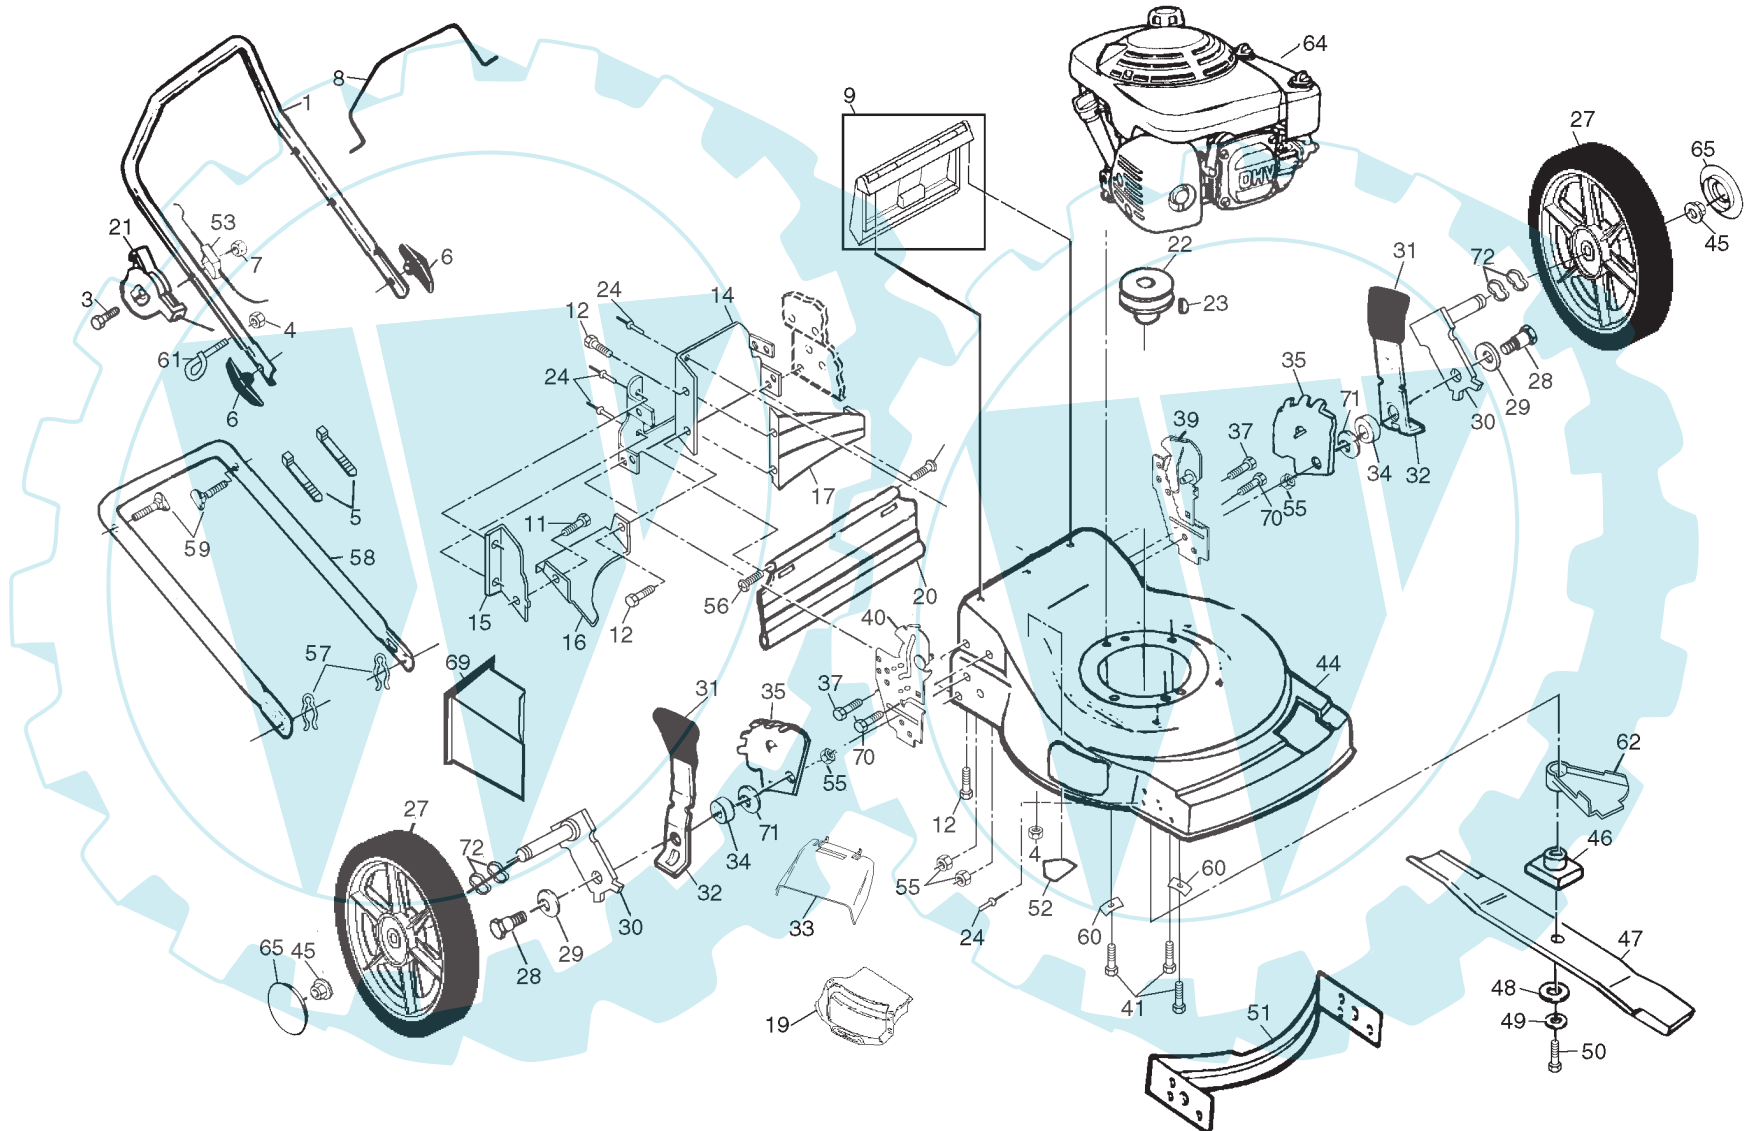

# REPAIR PARTS

**NOTE:** All component dimensions given in U.S. inches.  
1 inch = 25.4 mm